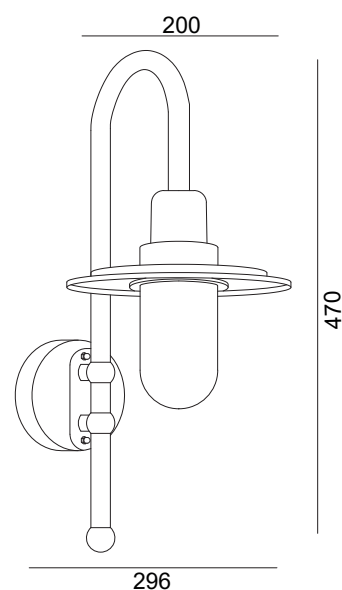

TECHNICAL DATA

TYPE

Professional LED for Exterior Lighting.

Model:	Fiore LO
Format:	Rectangular
Location:	Exterior
Wattage:	E27 Max40W
Materials:	Aluminium
Led Color:	-
Product Dimension:	470*296*200mm
IP Code:	54
Fixation:	Wall
CRI :	80
Lumen Output:	-
Frequency:	50/60 Hz
Beam Angle:	L°

DIMENSION DRAW

OUTDOOR